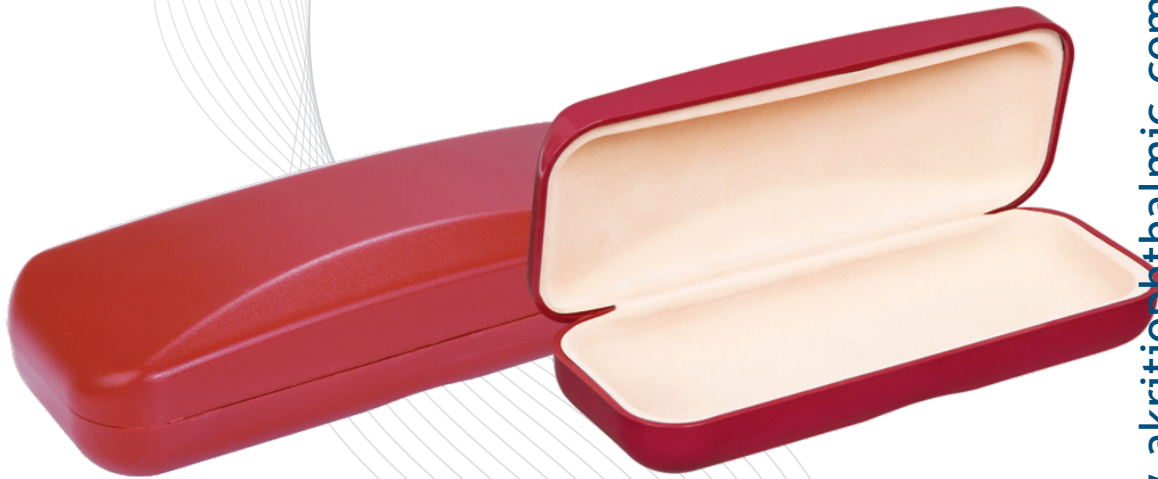

Packing : 490 Pcs.

Material : ABS

Size : 163 x 63 x 42 mm

www.akritiophthalmic.com

Slinky high fashion case...

Normal Color / With Blister

Akriti[®]

SPECTA CASE