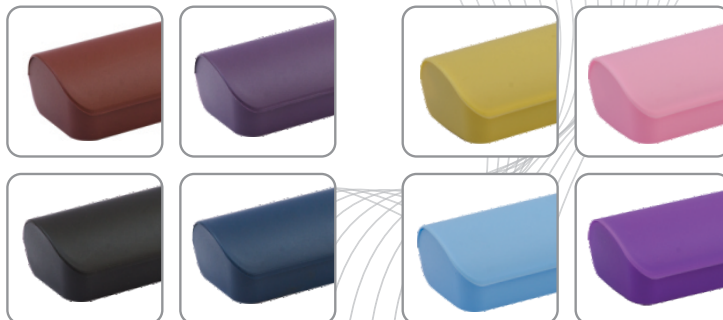

www.akritiophthalmic.com

Matt finished, with stylish look...

Matt

Kids VMR