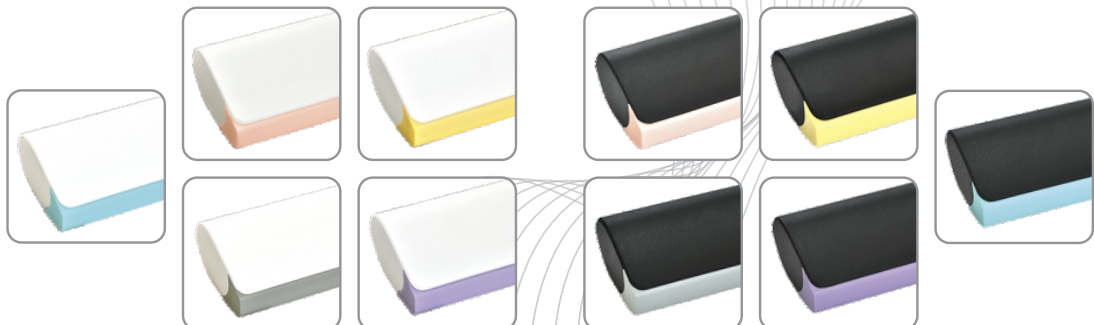

Material : Poly Propylene

Size : 158 x 61 x 37 mm

www.akritiophthalmic.com

Matt finished, with stylish look...

VMR

Black

Akriti[®]

SPECTA CASE