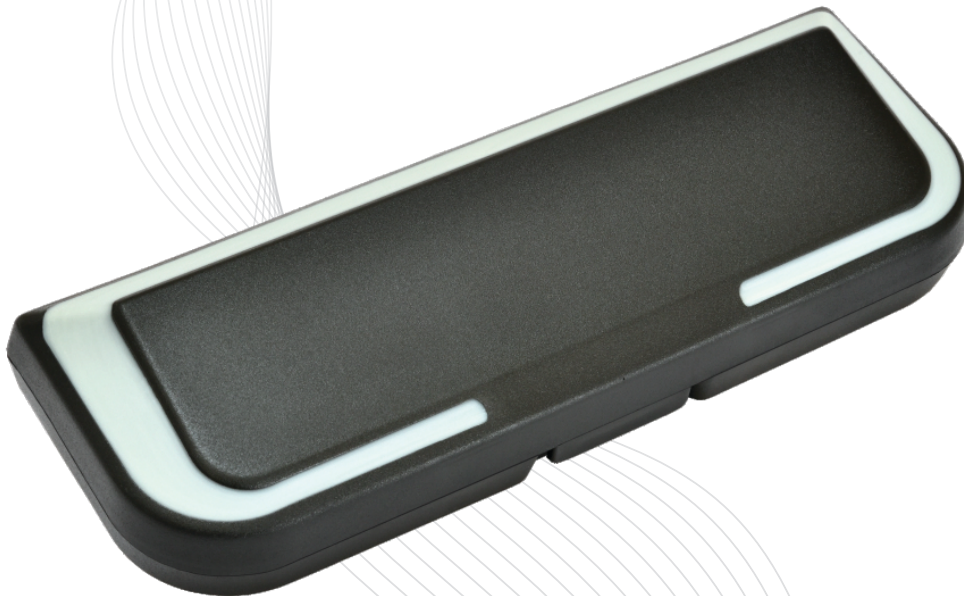

Akriti®

SPECTA CASE

Life Time Guaranteed

Conventional
Series

EYE WEAR

EWR

Packing : 600 Pcs.

Material : Poly Propylene

Size : 158 x 55 x 37 mm