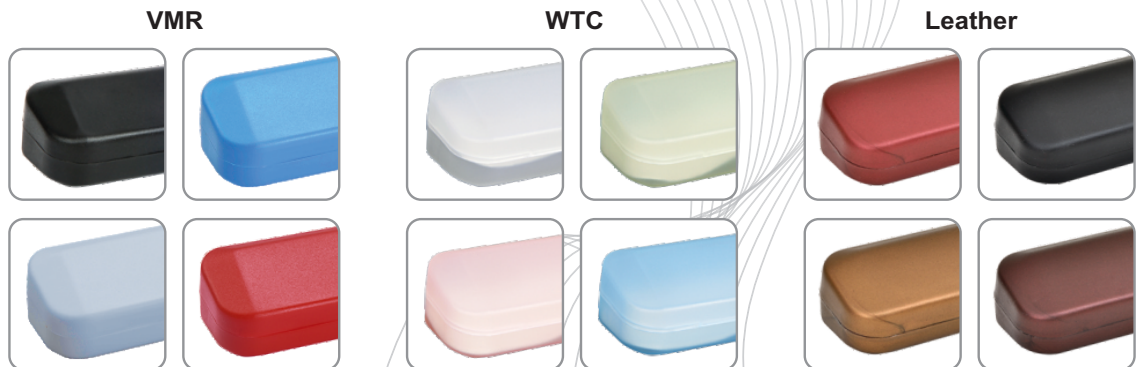

Conventional
Series

KOLAVERI

KLV

Packing : 800 Pcs.

Material : Poly Propylene

Size : 151 x 57 x 40 mm

www.akritiophthalmic.com

Classic case with elegant look...