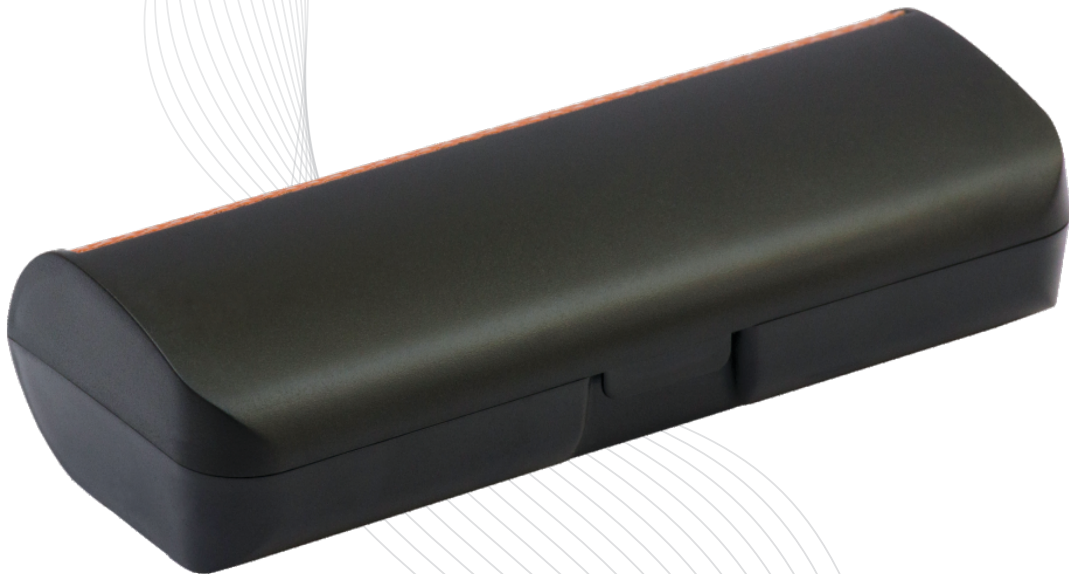

Akriti®

SPECTA CASE

Life Time Guaranteed

**Exclusive
Series**

BLACK SMITH

BKSM

Packing : 540 Pcs.

Material : ABS

Size : 155 x 64 x 37 mm