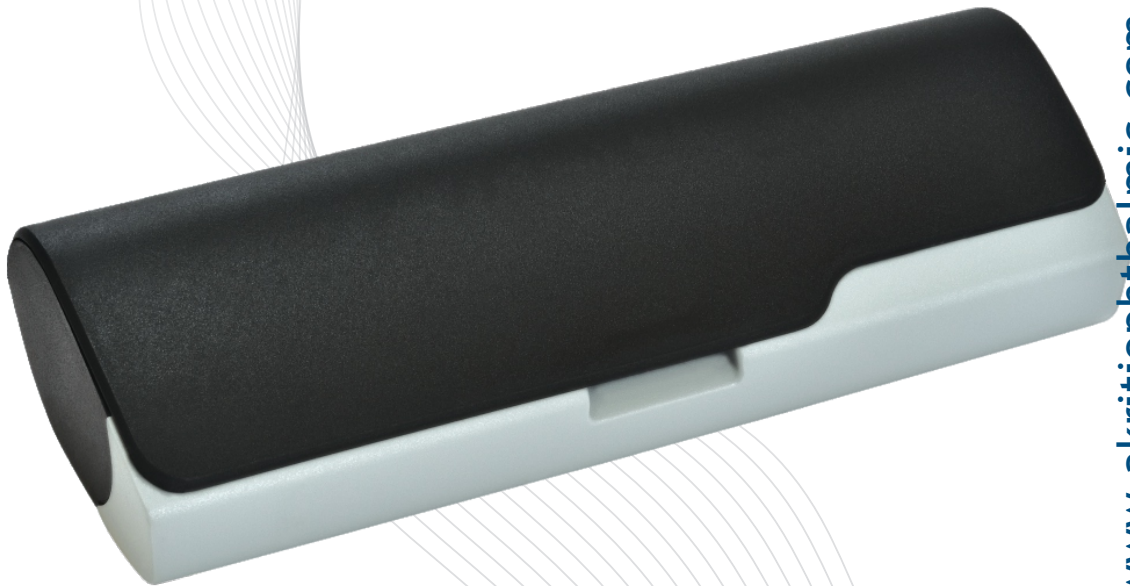

Akriti®

SPECTA CASE

Life Time Guaranteed

Conventional
Series

CLUB CREW

CBC

Packing : 600 Pcs.

Material : Poly Propylene

Size : 158 x 61 x 37 mm

www.akritiophthalmic.com

Matt finished, with stylish look...

VMR

Black