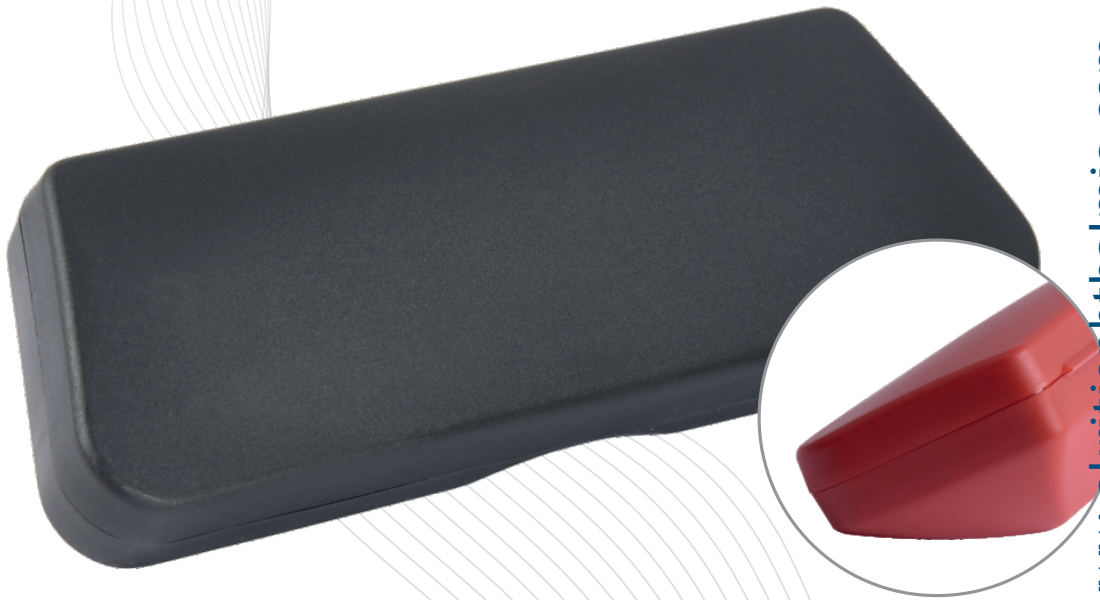

Size : 164 x 59 x 44 mm

www.akritiophthalmic.com

Attractive Finish With Smart Look...

Black

VMR

Akriti[®]

SPECTA CASE

Life Time Guaranteed