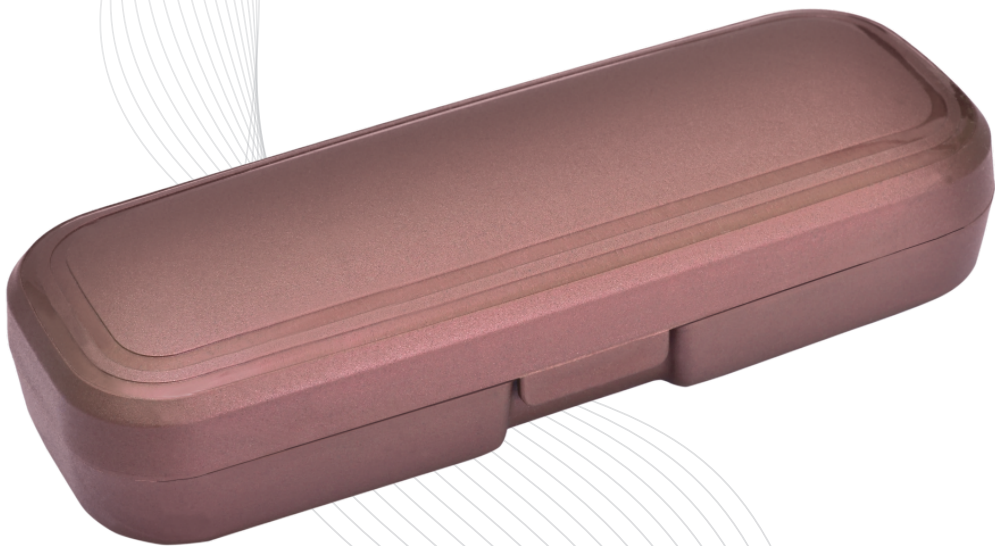

Akriti®

SPECTA CASE

Life Time Guaranteed

Conventional
Series

PARIMA

PRM

Packing : 800 Pcs.

Material : Poly Propylene

Size : 152 x 56 x 38 mm