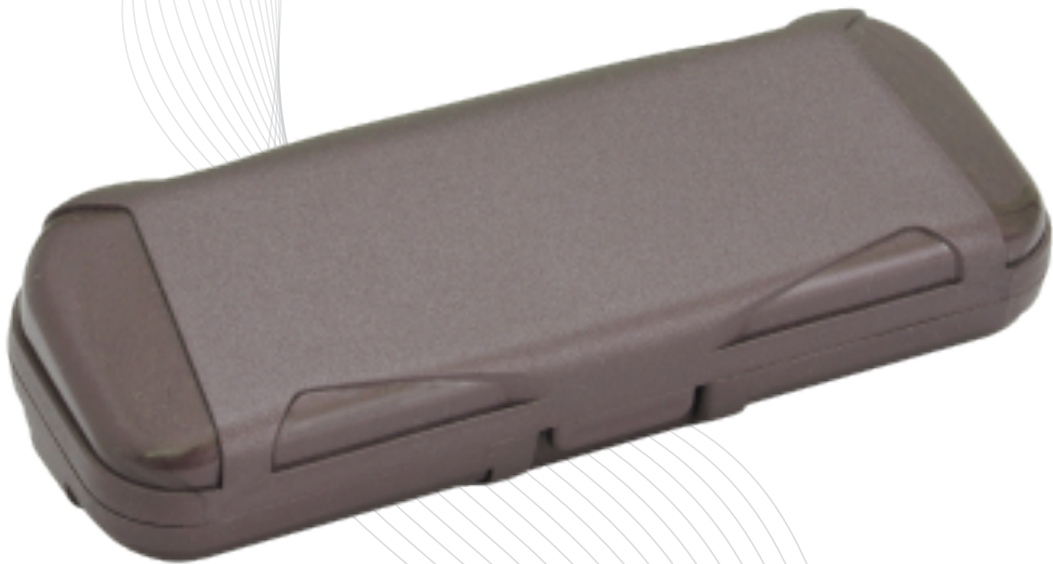

Akriti®

SPECTA CASE

Life Time Guaranteed

**Conventional
Series**

TITAN

TTN

Packing : 800 Pcs.

Material : Poly Propylene

Size : 150 x 55 x 41 mm

Classic case with elegant look...

WTC

Metallic

www.akritiophthalmic.com