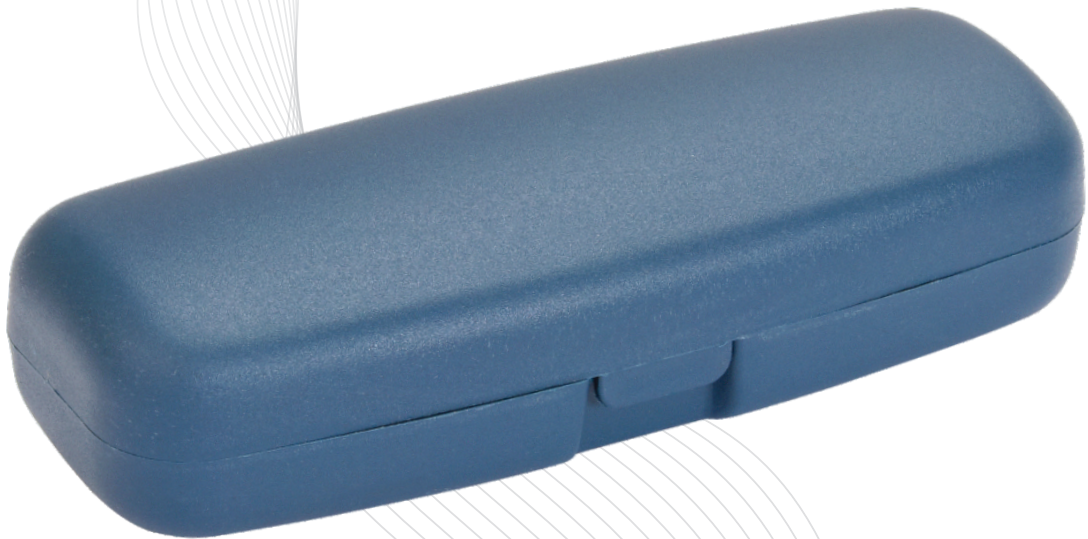

Material : Poly Propylene

Size : 146 x 51 x 38 mm

www.akritiophthalmic.com

Close to life, became more natural...

CLEAR

Matt

Akriti[®]

SPECTA CASE