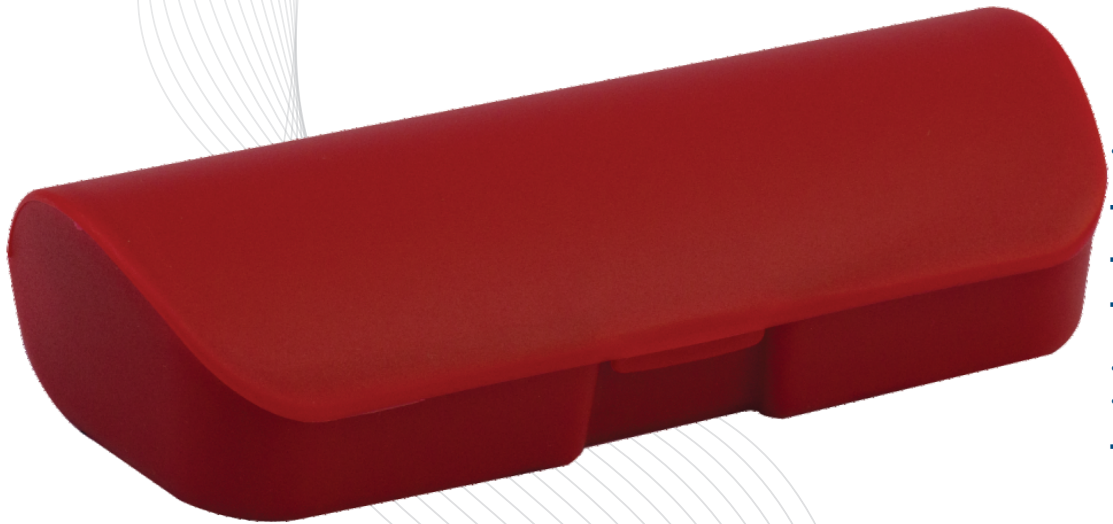

Akriti®

SPECTA CASE

Life Time Guaranteed

Conventional
Series

GANGSTER

GST

Packing : 600 Pcs.

Material : Poly Propylene

Size : 169 x 62 x 39 mm

www.akritiophthalmic.com

Classic case with elegant look...

VMR

Black