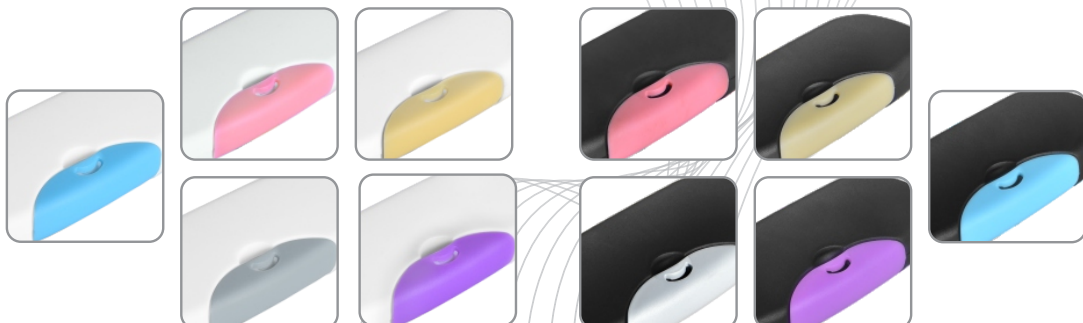

www.akritiophthalmic.com

Matt finished, with stylish look...

VMR

Black