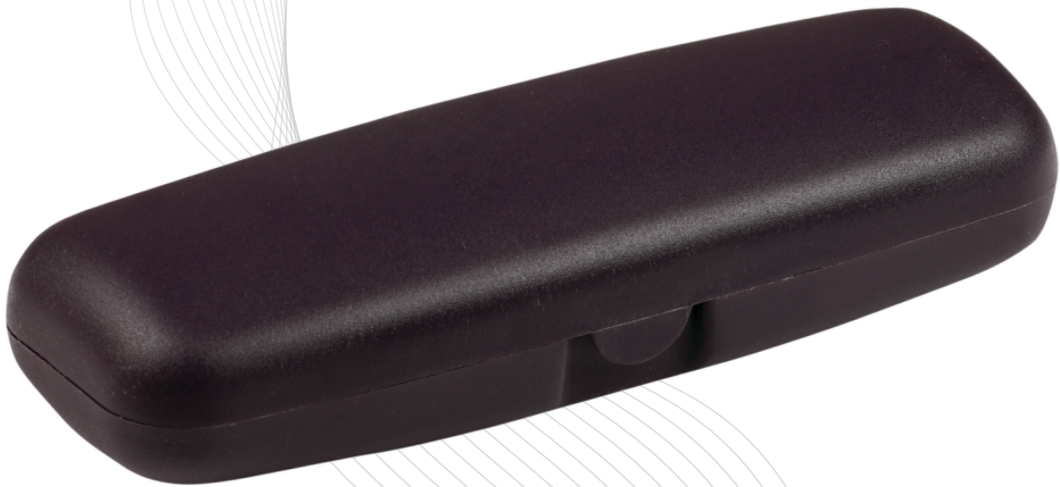

Size : 146 x 51 x 34 mm

www.akritiophthalmic.com

Classic case with elegant look...

WTC

Matt

Akriti[®]

SPECTA CASE

Life Time Guaranteed