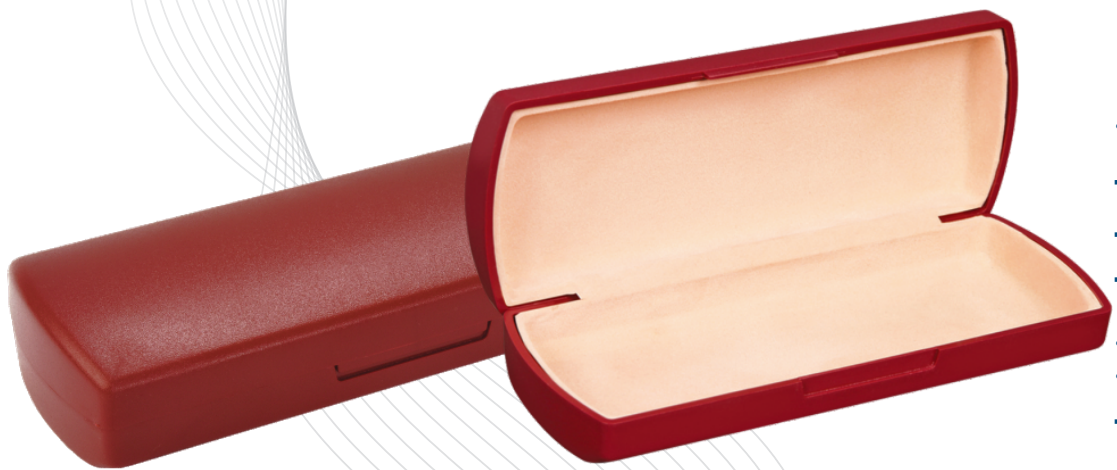

SPECTA CASE

Life Time Guaranteed

**Exclusive
Series**

TAJ VIEW

TAJW

Packing : 600 Pcs.

Material : ABS

Size : 157 x 60 x 33 mm