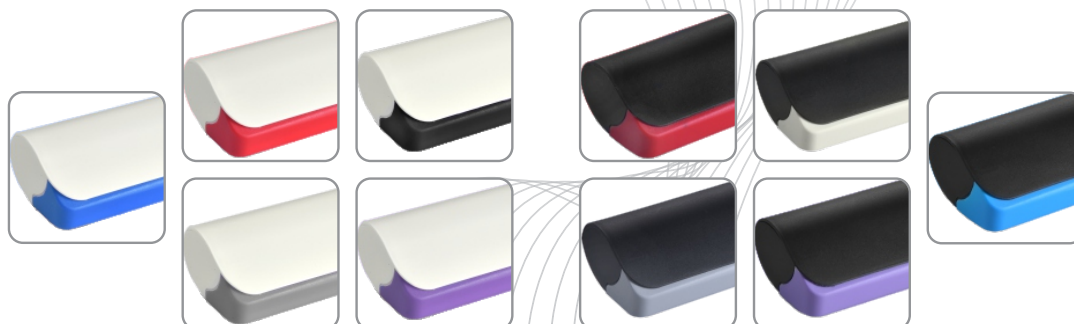

www.akritiophthalmic.com

Matt finished, with stylish look...

VMR

Black