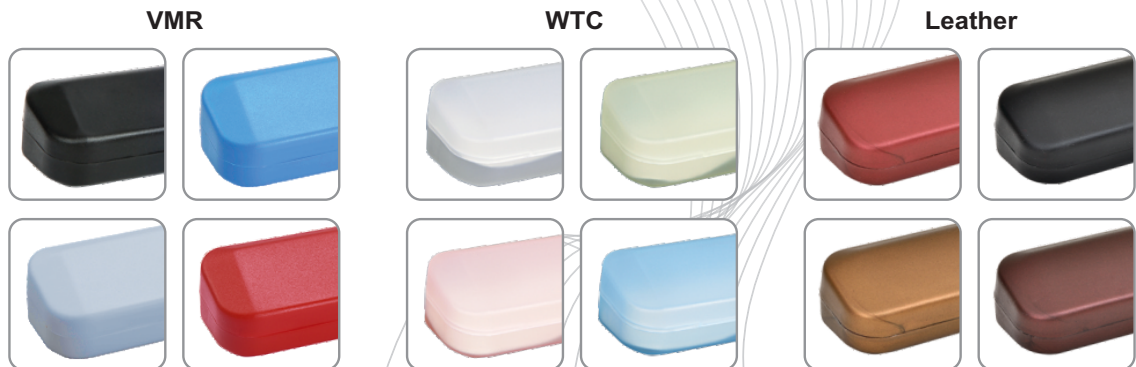

Akriti®
SPECTA CASE
Life Time Guaranteed

Conventional
Series

KOLAVERI

KLV

Packing : 800 Pcs.

Material : Poly Propylene

Size : 151 x 57 x 40 mm

www.akritiophthalmic.com

Classic case with elegant look...