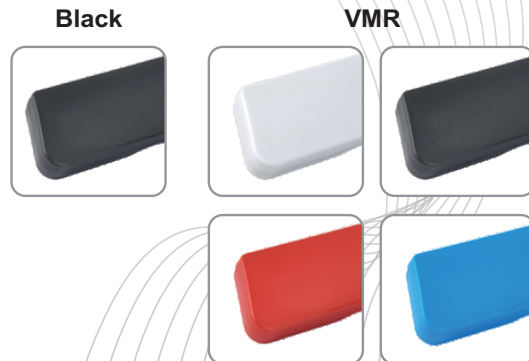

Akriti®

SPECTA CASE

Life Time Guaranteed

Conventional
Series

AAKRUTI

AKT

Packing : 500 Pcs.

Material : Poly Propylene

Size : 164 x 59 x 44 mm

www.akritiophthalmic.com

Attractive Finish With Smart Look...