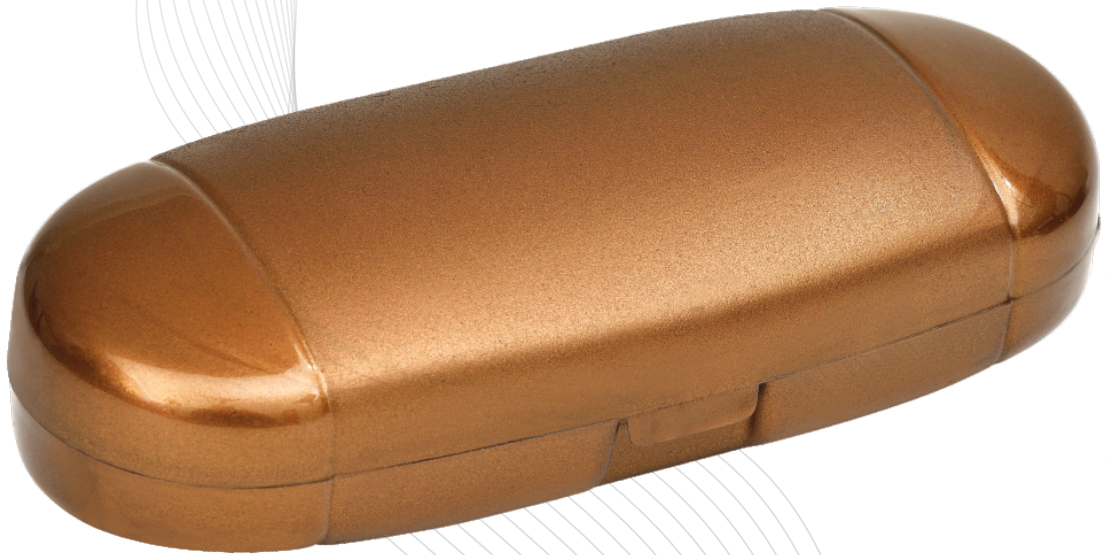

Conventional  
Series

EXCEL

**EXL**

Packing : 600 Pcs.

Material : Poly Propylene

Size : 159 x 63 x 48 mm

[www.akritiophthalmic.com](http://www.akritiophthalmic.com)

Lather finished with reach look...