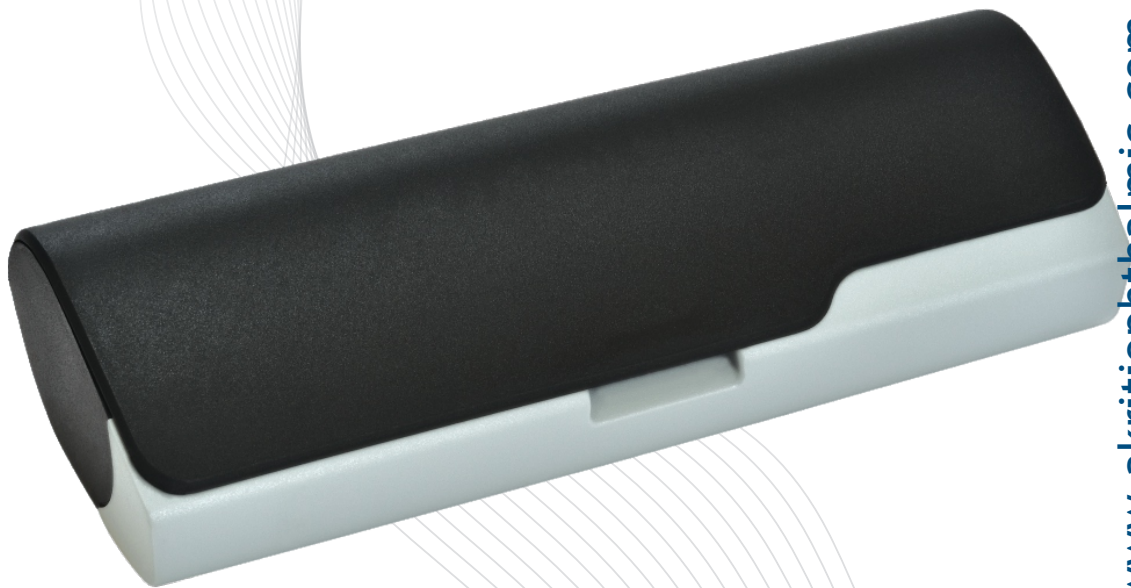

Akriti®

SPECTA CASE

Life Time Guaranteed

Conventional
Series

CLUB CREW

CBC

Packing : 600 Pcs.

Material : Poly Propylene

Size : 158 x 61 x 37 mm

www.akritiophthalmic.com

Matt finished, with stylish look...

VMR

Black