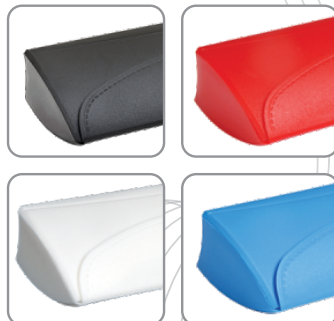

BARN

BRN

Packing : 680 Pcs.

Material : Poly Propylene

Size : 159 x 59 x 36 mm

www.akritiophthalmic.com

Classic case with elegant look...

VMR