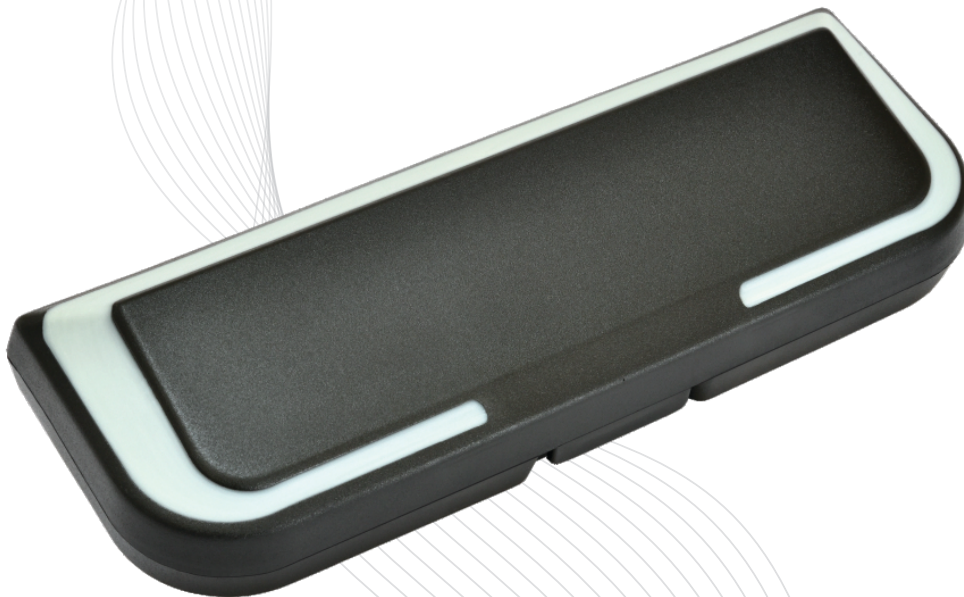

Akriti®

SPECTA CASE

Life Time Guaranteed

Conventional
Series

EYE WEAR

EWR

Packing : 600 Pcs.

Material : Poly Propylene

Size : 158 x 55 x 37 mm