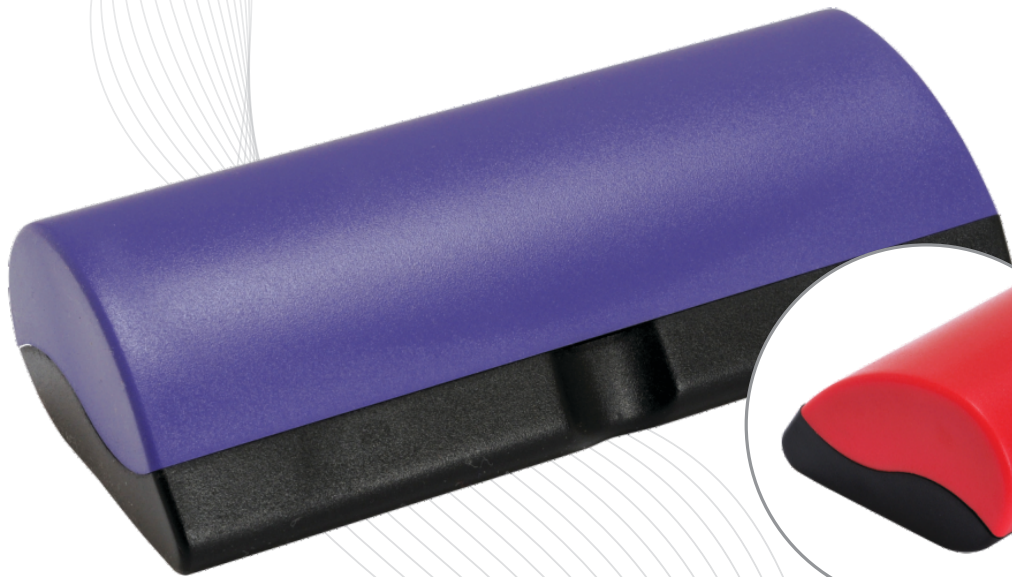

Akriti®

SPECTA CASE

Life Time Guaranteed

**Exclusive
Series**

PASSPORT

PSPT

Packing : 500 Pcs.

Material : ABS

Size : 156 x 69 x 48 mm