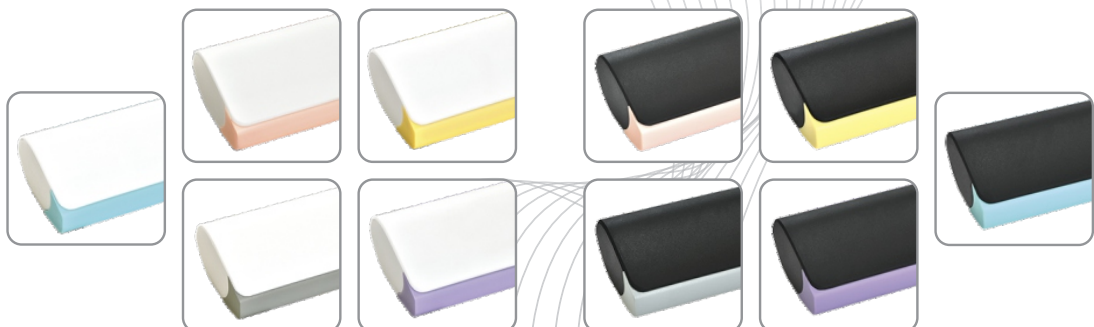

**CBC**

Packing : 600 Pcs.

Material : Poly Propylene

Size : 158 x 61 x 37 mm

[www.akritiophthalmic.com](http://www.akritiophthalmic.com)

Matt finished, with stylish look...

VMR

Black