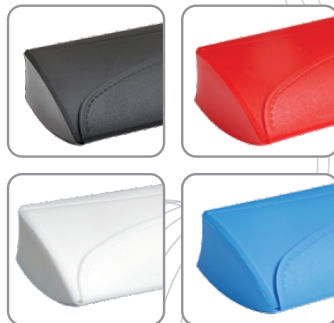

BARN

BRN

Packing : 680 Pcs.

Material : Poly Propylene

Size : 159 x 59 x 36 mm

www.akritiophthalmic.com

Classic case with elegant look...

VMR