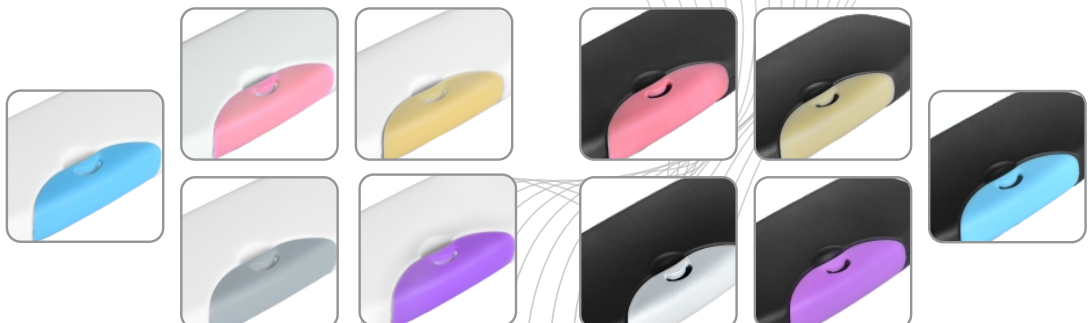

www.akritiophthalmic.com

Matt finished, with stylish look...

VMR

Black