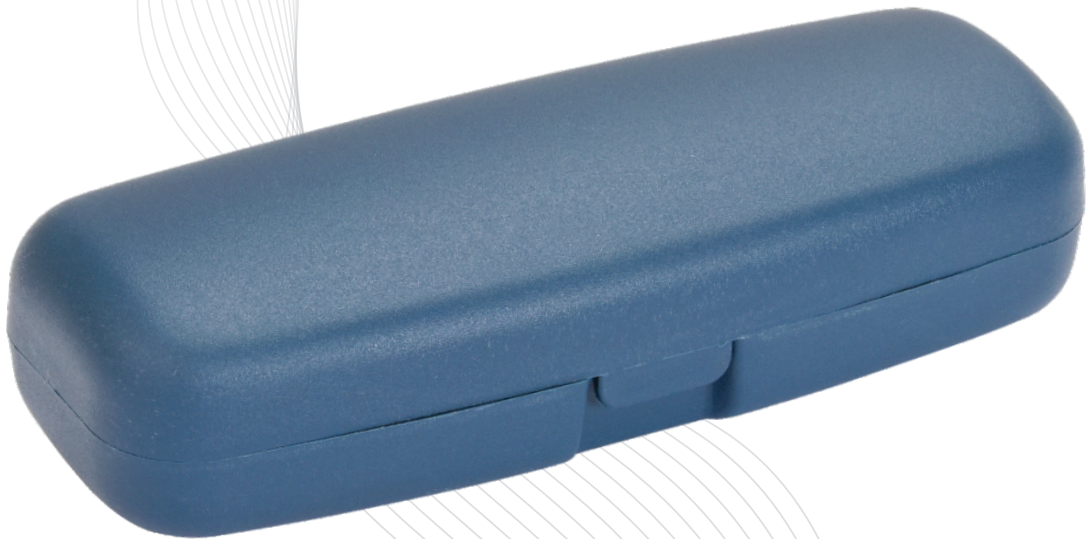

Akriti®
SPECTA CASE
Life Time Guaranteed

Conventional
Series

MANALI

MNL

Packing : 800 Pcs.

Material : Poly Propylene

Size : 146 x 51 x 38 mm