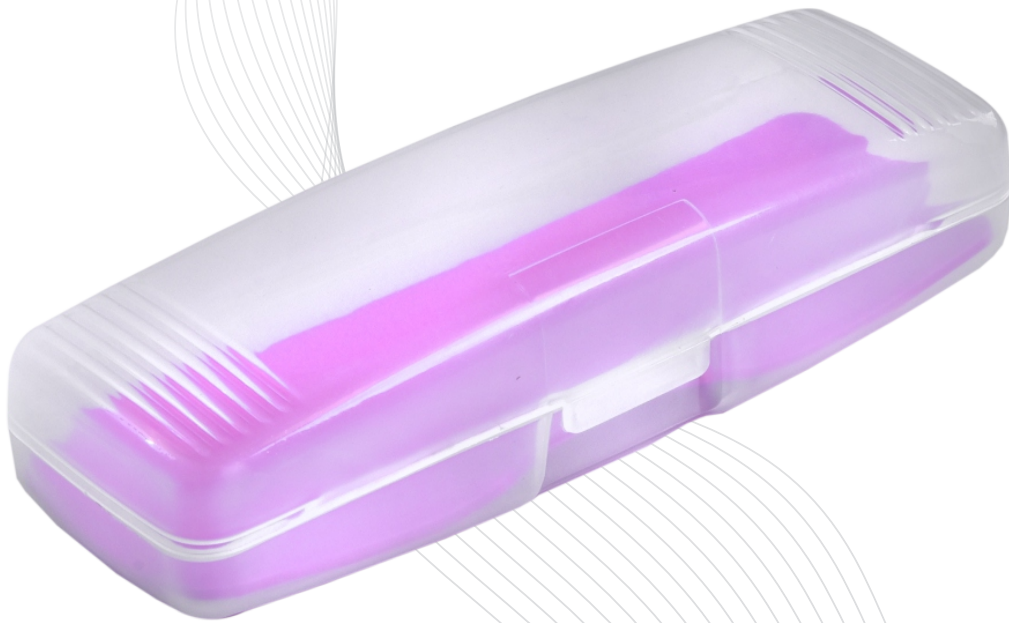

Akriti®

SPECTA CASE

Life Time Guaranteed

Conventional
Series

DELTA

DLT

Packing : 800 Pcs.

Material : Poly Propylene

Size : 152 x 54 x 39 mm