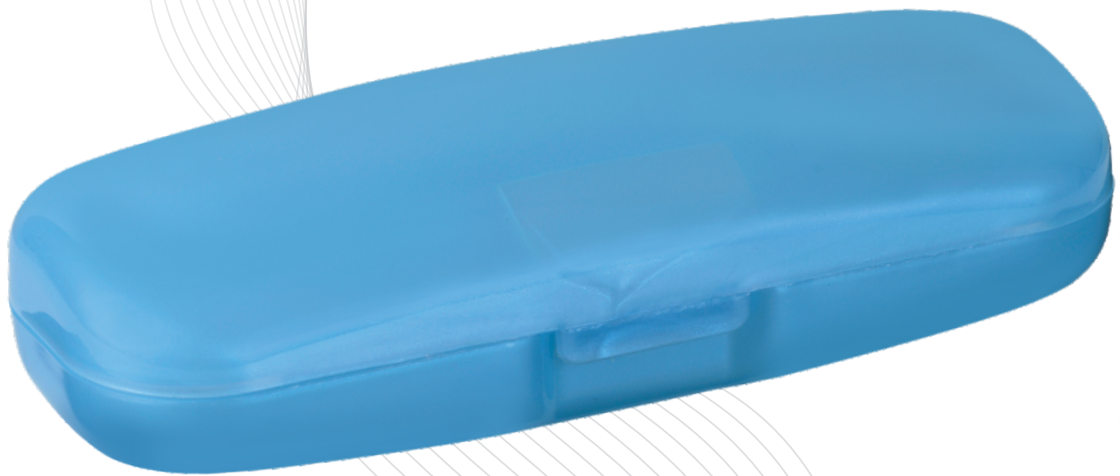

Akriti®

SPECTA CASE

Life Time Guaranteed

Conventional
Series

SONERI

SON

Packing : 800 Pcs.

Material : Poly Propylene

Size : 152 x 61 x 39 mm