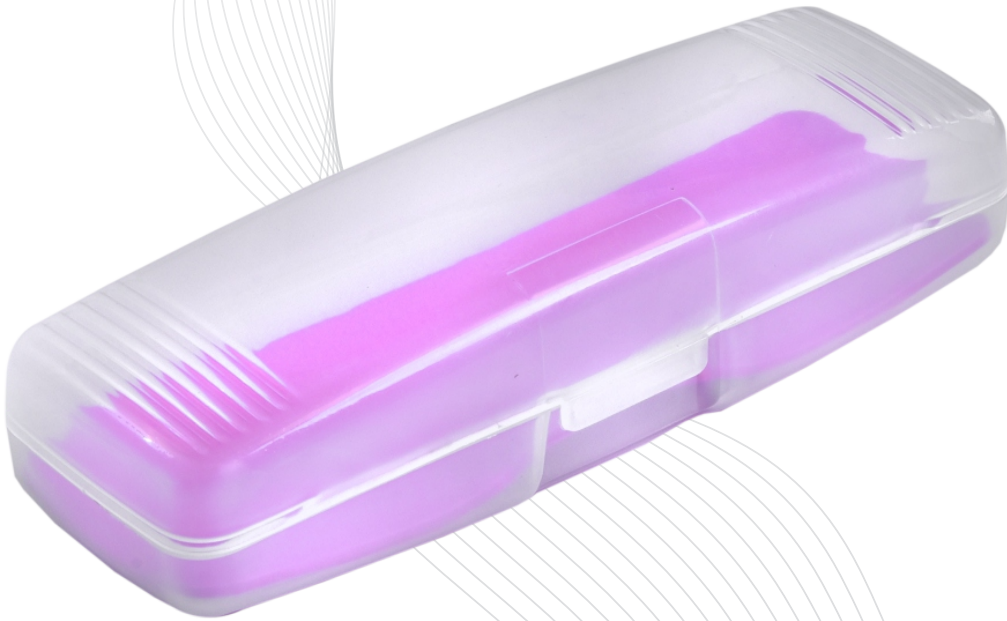

Akriti®

SPECTA CASE

Life Time Guaranteed

**Conventional
Series**

DELTA

DLT

Packing : 800 Pcs.

Material : Poly Propylene

Size : 152 x 54 x 39 mm

Classic case with elegant look...

WTC