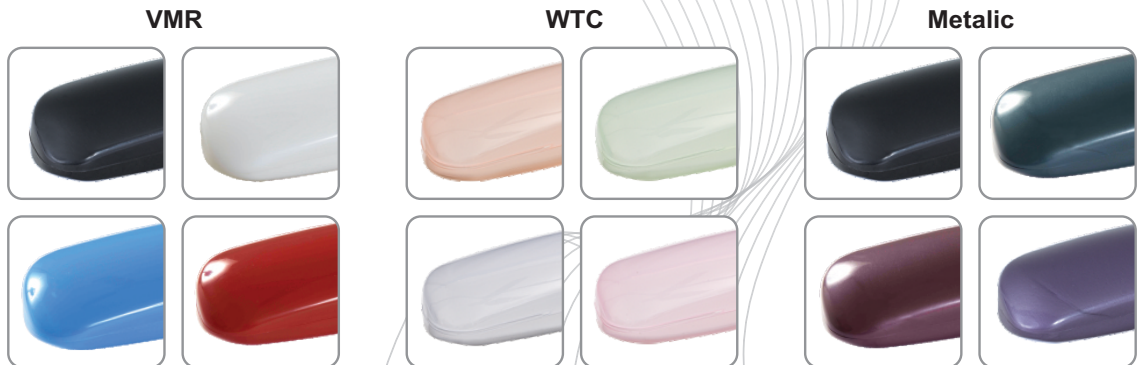

Conventional  
Series

SUNNY

**SNY**

Packing : 800 Pcs.

Material : Poly Propylene

Size : 156 x 56 x 40 mm

[www.akritiophthalmic.com](http://www.akritiophthalmic.com)

Close to life, became more natural