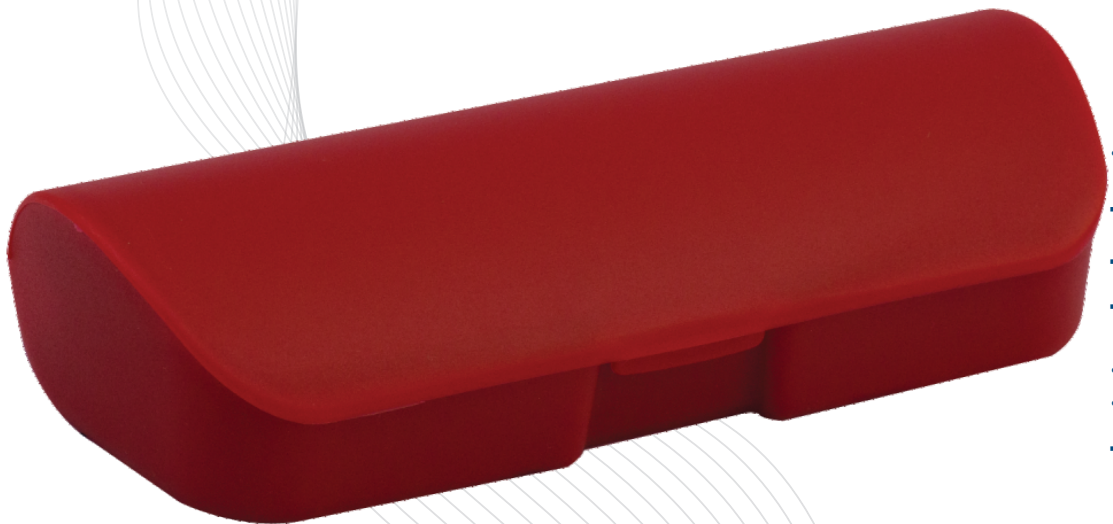

Akriti®

SPECTA CASE

Life Time Guaranteed

Conventional
Series

GANGSTER

GST

Packing : 600 Pcs.

Material : Poly Propylene

Size : 169 x 62 x 39 mm

www.akritiophthalmic.com

Classic case with elegant look...

VMR

Black