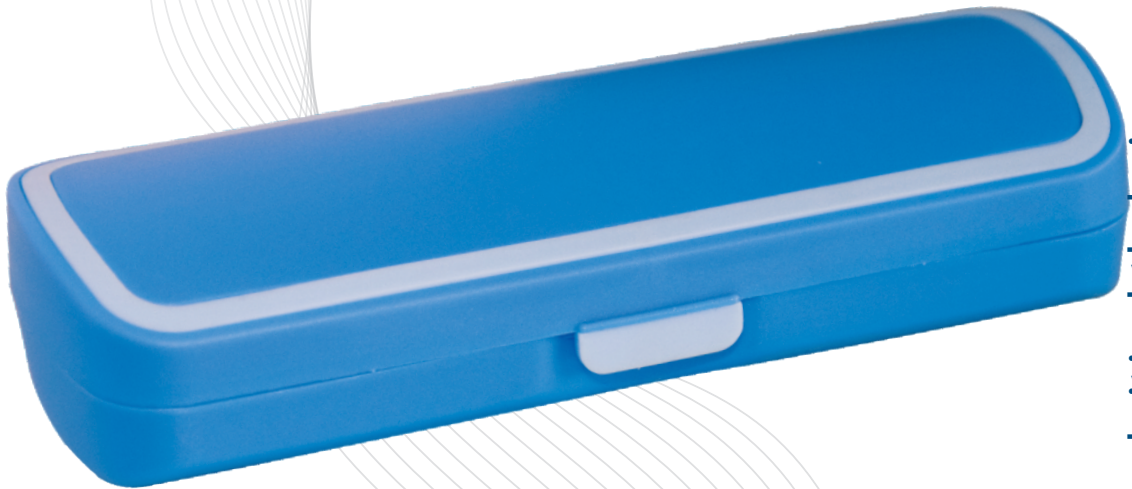

Size : 159 x 61 x 34 mm

[www.akritiophthalmic.com](http://www.akritiophthalmic.com)

Attractive Finish With Smart Look...

VMR

BARN

**BRN**

Packing : 680 Pcs.

Material : Poly Propylene