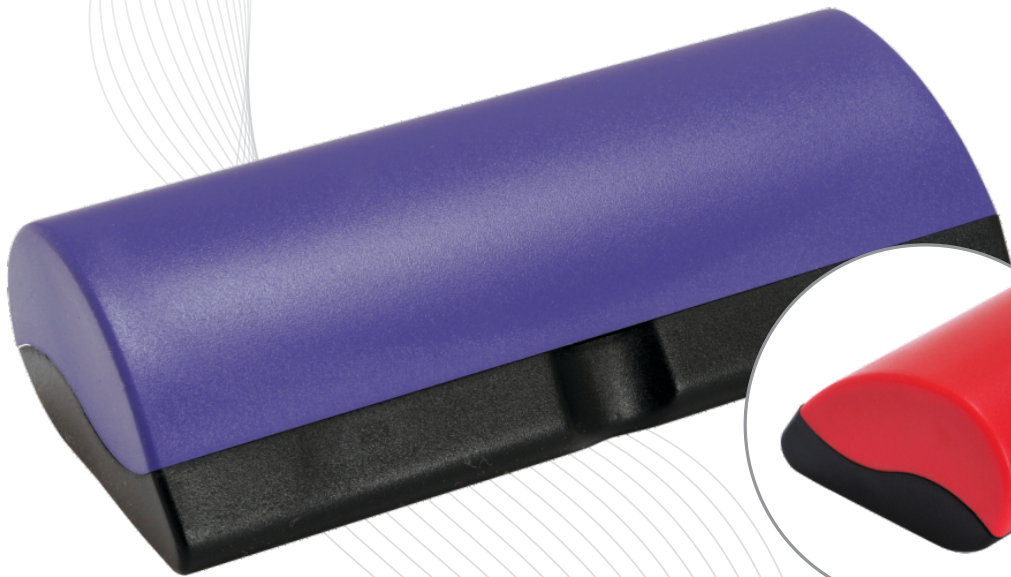

Akriti®

SPECTA CASE

Life Time Guaranteed

**Exclusive
Series**

PASSPORT

PSPT

Packing : 500 Pcs.

Material : ABS

Size : 156 x 69 x 48 mm