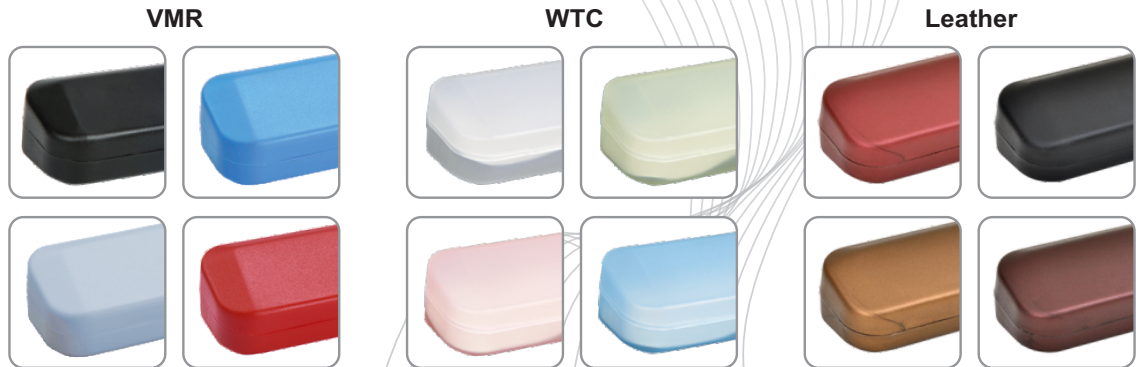

Akriti®
SPECTA CASE
Life Time Guaranteed

Conventional
Series

KOLAVERI

KLV

Packing : 800 Pcs.

Material : Poly Propylene

Size : 151 x 57 x 40 mm

www.akritiophthalmic.com

Classic case with elegant look...