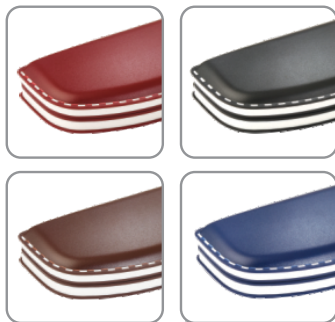

**Exclusive  
Series**

**SEA SHELL**

**SESL**

Packing : 490 Pcs.

Material : ABS

Size : 163 x 65 x 43 mm

Modern design with matt finish case...

**VMR**