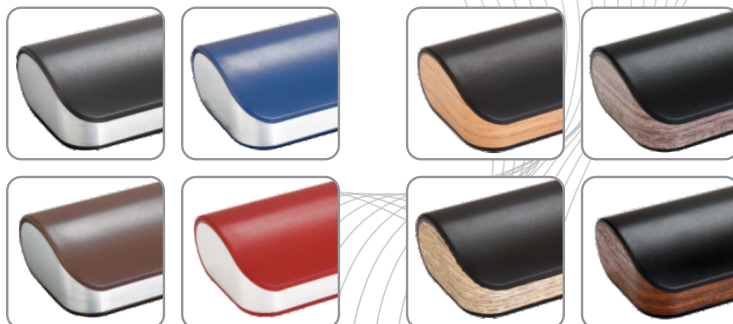

Classic case with elegant look...

VMR

Black